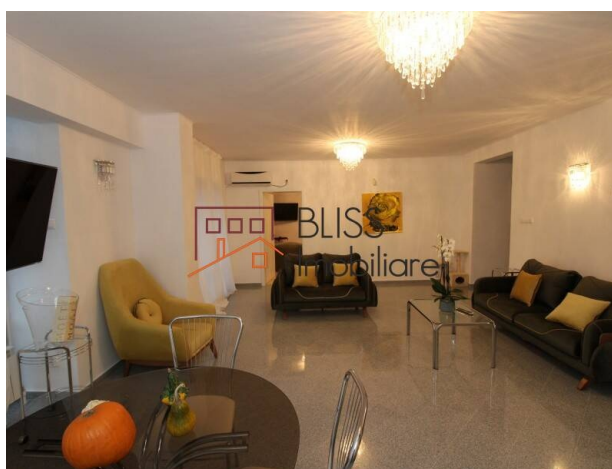

+40 729 005 624

contact@blissimobiliare.ro
(mailto:contact@blissimobiliare.ro)

Updated on 26 October 2023

4-Bedroom Modern Duplex near Herastrau Park

Web Reference
#60353

📍 Primaverii, Bucharest

<https://blissimobiliare.ro/en/apartment-duplex-4-bedrooms-for-rent-dorobanti-primaverii-kiseleff-aviatorilor-bucharest-60353> (<https://blissimobiliare.ro/en/apartment-duplex-4-bedrooms-for-rent-dorobanti-primaverii-kiseleff-aviatorilor-bucharest-60353>)

Description

4-Bedrooms Duplex apartment, located in the exclusive Primaverii neighborhood, near Herastrau Park, Aviatorilor Metro and Floreasca area.

Located in the Primaverii Area, near Herastrau Park

The apartment is detached, has an area of 200 square meters, being located on the 3rd and 4th floors:

- On the 3rd floor: living-room, 3 bedrooms, office that can be converted into a bedroom, kitchen, 2 bathrooms and 2 terraces;
- On the 4th floor: access using the interior staircase to an open-space and a terrace overlooking the Primaverii Boulevard.

The apartment is fully furnished and equipped, modern and chic, among the facilities being: parking space in the garage, individual central heating system, air conditioning.

This residential area has quick access to Herastrau Park, commercial spaces and top educational institutions, as for public transport, nearby is the Aviatorilor metro station.

In the direct vicinity is the Floreasca neighborhood, where many restaurants and cafes with a bohemian vibe can be found, and last but not least, the area makes a quick connection with the Pipera office neighborhood, where numerous office buildings are developing..