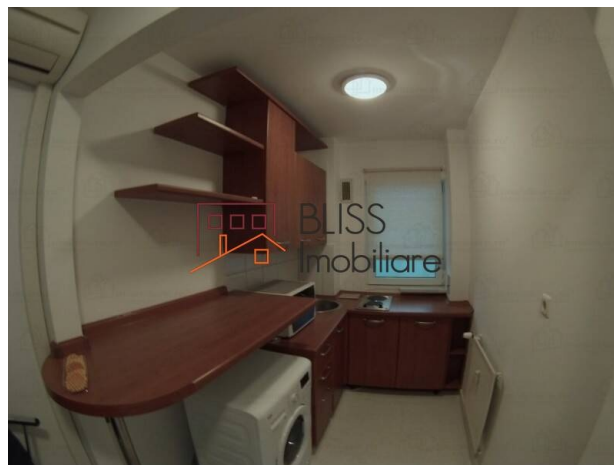

+40 729 005 624

contact@blissimobiliare.ro
(mailto:contact@blissimobiliare.ro)

Updated on 1 September 2025

studio apartment

📍 Piata Romana, Bucharest

Web Reference

#60853

<https://blissimobiliare.ro/en/studio-apartment-for-rent-km-0-ultracentral-bucharest-60853>
(<https://blissimobiliare.ro/en/studio-apartment-for-rent-km-0-ultracentral-bucharest-60853>)

Description