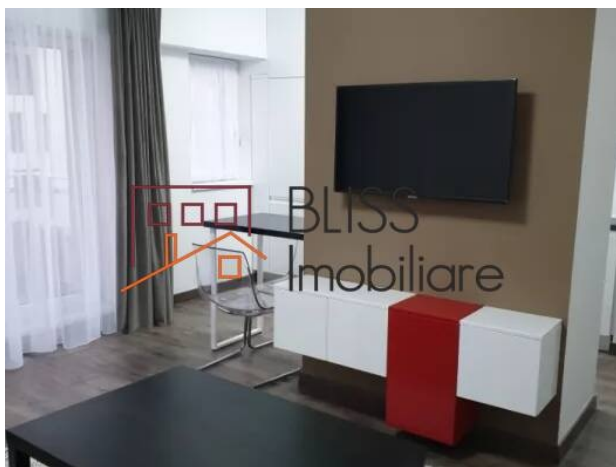

+40 729 005 624

contact@blissimobiliare.ro
(mailto:contact@blissimobiliare.ro)

Updated on 6 November 2023

1 bedroom apartment

Belvedere Residences, Fabrica de Glucoza,
Bucharest

Web Reference

#60948

<https://blissimobiliare.ro/en/apartment-1-bedroom-for-rent-aviatiei-promenada-mall-metro-pipera-bucharest-60948> (<https://blissimobiliare.ro/en/apartment-1-bedroom-for-rent-aviatiei-promenada-mall-metro-pipera-bucharest-60948>)

Description