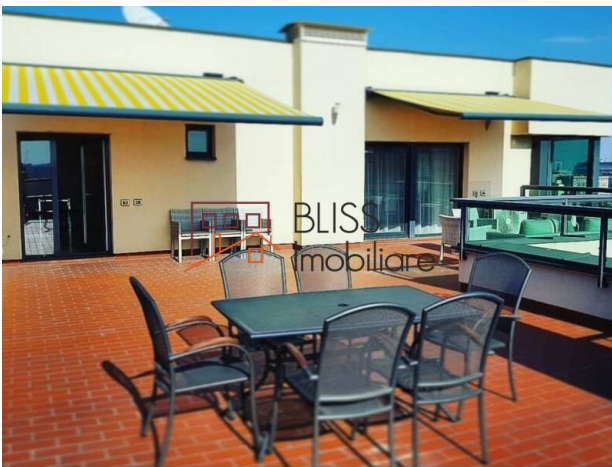

+40 729 005 624

contact@blissimobiliare.ro
(mailto:contact@blissimobiliare.ro)

Updated on 15 July 2019

1 bedroom penthouse apartment

Web Reference
#70275

Orhideea Gardens, Plevnei, Bucharest

<https://blissimobiliare.ro/en/apartment-penthouse-1-bedroom-for-rent-plevnei-bucharest-70275>
(<https://blissimobiliare.ro/en/apartment-penthouse-1-bedroom-for-rent-plevnei-bucharest-70275>)

Description

Spacious and comfortable penthouse apartment located on the 11th floor in the Orhideea Gardens residential.

The apartment with a superb view, has a usable area of 260 square meters, a refined and luxurious home

Facilities within the project: spa club with fitness and swimming pool, kindergarten & after school, dental clinic, car wash, 24/7 security.

In the neighborhood: Carrefour Orhideea, Grozavesti Metro Station, Botanical Garden, North Railway Station.