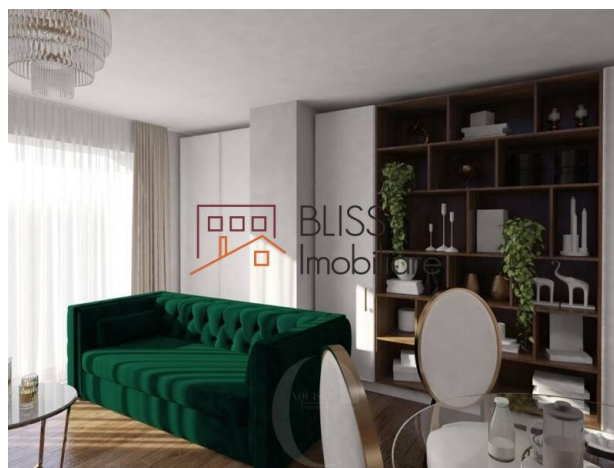

## Fully furnished luxury 2 bedroom apartment 102THEADDRESS

Web Reference  
**#84555**

📍 102 The Address, Floreasca Sud, Bucharest

<https://blissimobiliare.ro/en/apartment-2-bedrooms-for-rent-floreasca-barbu-vacarescu-bucharest-84555> (<https://blissimobiliare.ro/en/apartment-2-bedrooms-for-rent-floreasca-barbu-vacarescu-bucharest-84555>)

### Description

Modern premium and fully furnished 2 bedroom apartment situated in the high end residential project 102THEADDRESS (2021) on Barbu Vacarescu Bucharest.

Shopping is nearby and at a short walking distance you get to the bohemian Piata Floreasca area with many bars and restaurants.

With a wonderful layout, exclusive interior design, bright living area with fully equipped open kitchen, 2 bedrooms, bathroom, guest toilet and a balcony.

## Photos