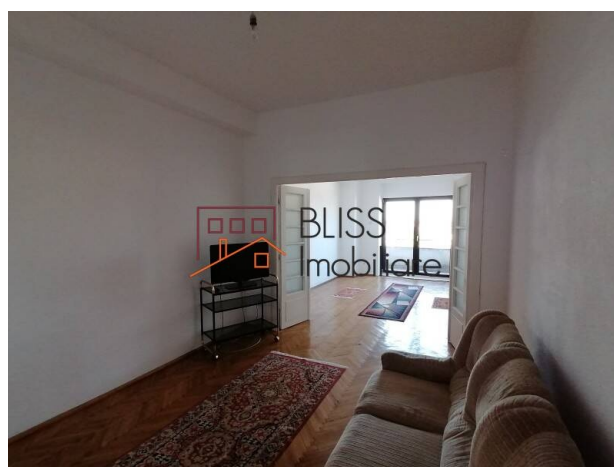

+40 729 005 624

contact@blissimobiliare.ro
(mailto:contact@blissimobiliare.ro)

Updated on 8 September 2021

4 bedroom apartment near Colegiul German Goethe

Web Reference
#86931

Zodiac Dorobanti, Dorobanti Sud, Bucharest

<https://blissimobiliare.ro/en/apartment-3-bedrooms-for-rent-km-0-ultracentral-bucharest-86931>
(<https://blissimobiliare.ro/en/apartment-3-bedrooms-for-rent-km-0-ultracentral-bucharest-86931>)

Description

4 bedroom apartment, located on a 5th floor, in a 9 floors building, from 1946, in the Dorobanti area, nearby ASE.

Central location in an old but solid and clean building on Dorobanti

The apartment is located in a building of flats with 3 elevators, freshly painted, unfurnished Suitable for residential or office space.

In the neighborhood, we find many locations of common interest.