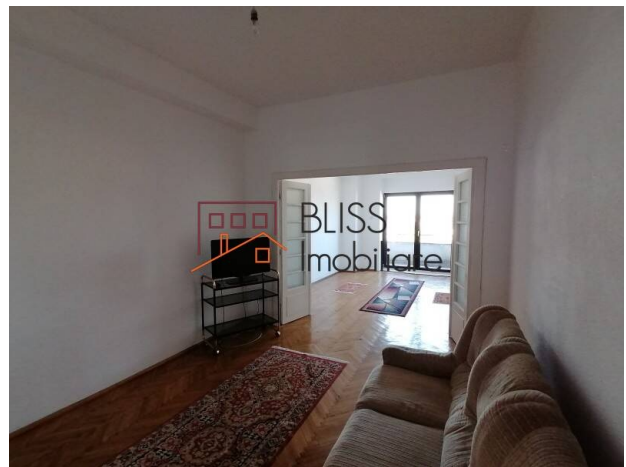

+40 729 005 624

contact@blissimobiliare.ro
(mailto:contact@blissimobiliare.ro)

Updated on 8 September 2021

4 bedroom apartment near Colegiul German Goethe

Web Reference
#86931

Zodiac Dorobanti, Dorobanti Sud, Bucharest

<https://blissimobiliare.ro/en/apartment-3-bedrooms-for-rent-km-0-ultracentral-bucharest-86931>
(<https://blissimobiliare.ro/en/apartment-3-bedrooms-for-rent-km-0-ultracentral-bucharest-86931>)

Description

4 bedroom apartment, located on a 5th floor, in a 9 floors building, from 1946, in the Dorobanti area, nearby ASE.

Central location in an old but solid and clean building on Dorobanti

The apartment is located in a building of flats with 3 elevators, freshly painted, unfurnished Suitable for residential or office space.

In the neighborhood, we find many locations of common interest.