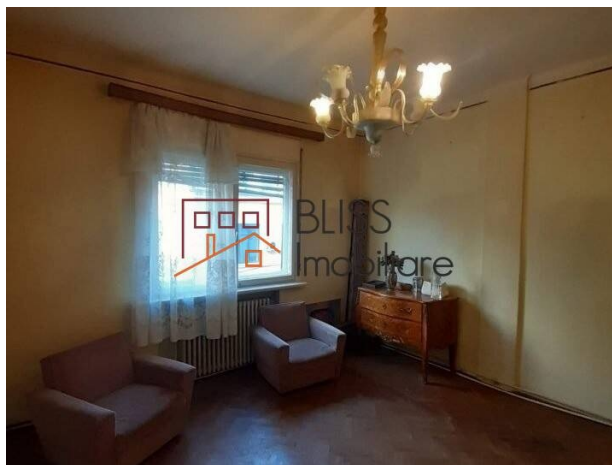

Violetta Tudorache

+40 729 005 624

contact@blissimobiliare.ro
(mailto:contact@blissimobiliare.ro)

Updated on 16 October 2020

2 bedroom apartment

Cismigiu (Sala Palatului), Bucharest

Web Reference

#88350

<https://blissimobiliare.ro/en/apartment-2-bedrooms-for-sale-km-0-ultracentral-bucharest-88350>
(<https://blissimobiliare.ro/en/apartment-2-bedrooms-for-sale-km-0-ultracentral-bucharest-88350>)

Description

Amenities

 Not furnished

 Private heating

 Suitable for office

Location

Photos