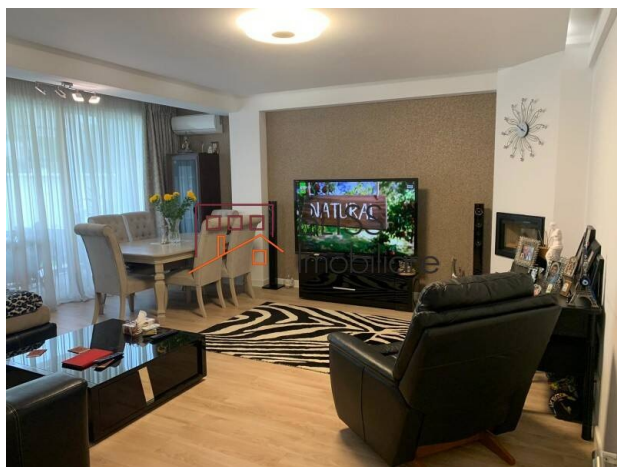

+40 729 005 624

contact@blissimobiliare.ro
(mailto:contact@blissimobiliare.ro)

Updated on 18 February 2021

6 bedroom villa

Maya Forest Residence, Iancu Nicolae British School Bucharest, Bucharest / Ilfov

Web Reference

#88706

<https://blissimobiliare.ro/en/villa-6-bedrooms-for-rent-iancu-nicolae-pipera-bucharest-ilfov-88706>
(<https://blissimobiliare.ro/en/villa-6-bedrooms-for-rent-iancu-nicolae-pipera-bucharest-ilfov-88706>)

Description

Superb modern villa with 7 rooms, located in the Iancu Nicolae / Pipera area, close to the Băneasa forest, in a quiet location and at the same time close to all international schools and points of interest in the north of Bucharest.

The property is divided over 3 levels (GF + 2) and has a usable area of 230 sqm and a total constructed area of 279 sqm, being divided as follows:

Ground floor: hall, living room with exit to the terrace / yard of 112 sqm with superb view to the forest, bathroom, closed kitchen, double garage;

Floor: hallway, 3 bedrooms (one master bedroom with dressing room), 2 bathrooms;

Floor 2: 2 bedrooms, office / entertainment room, bathroom and terrace.

The house has very good quality finishes, is very spacious and has a great layout.