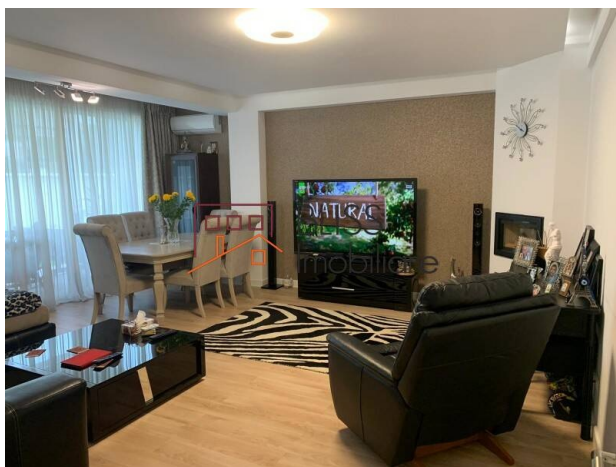

+40 729 005 624

contact@blissimobiliare.ro
(mailto:contact@blissimobiliare.ro)

Updated on 18 February 2021

6 bedroom villa

Maya Forest Residence, Iancu Nicolae British School Bucharest, Bucharest / Ilfov

Web Reference

#88706

<https://blissimobiliare.ro/en/villa-6-bedrooms-for-rent-iancu-nicolae-pipera-bucharest-ilfov-88706>
(<https://blissimobiliare.ro/en/villa-6-bedrooms-for-rent-iancu-nicolae-pipera-bucharest-ilfov-88706>)

Description

Superb modern villa with 7 rooms, located in the Iancu Nicolae / Pipera area, close to the Băneasa forest, in a quiet location and at the same time close to all international schools and points of interest in the north of Bucharest.

The property is divided over 3 levels (GF + 2) and has a usable area of 230 sqm and a total constructed area of 279 sqm, being divided as follows:

Ground floor: hall, living room with exit to the terrace / yard of 112 sqm with superb view to the forest, bathroom, closed kitchen, double garage;

Floor: hallway, 3 bedrooms (one master bedroom with dressing room), 2 bathrooms;

Floor 2: 2 bedrooms, office / entertainment room, bathroom and terrace.

The house has very good quality finishes, is very spacious and has a great layout.