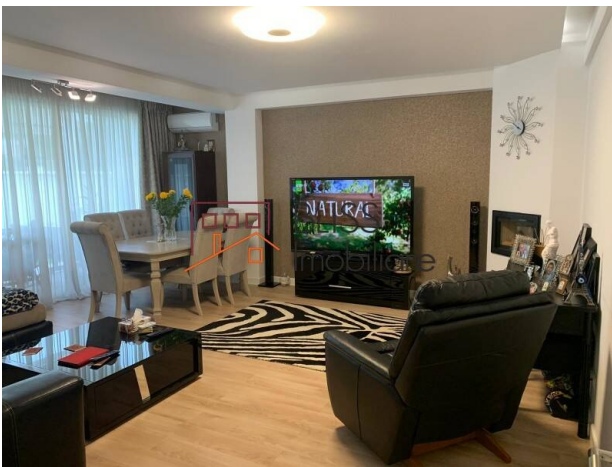

+40 729 005 624

contact@blissimobiliare.ro
(mailto:contact@blissimobiliare.ro)

Updated on 18 February 2021

6 bedroom villa

Maya Forest Residence, Iancu Nicolae British School Bucharest, Bucharest / Ilfov

Web Reference
#88706

<https://blissimobiliare.ro/en/villa-6-bedrooms-for-sale-iancu-nicolae-pipera-bucharest-ilfov-88706>
(<https://blissimobiliare.ro/en/villa-6-bedrooms-for-sale-iancu-nicolae-pipera-bucharest-ilfov-88706>)

Description

Superb modern villa with 7 rooms, located in the Iancu Nicolae / Pipera area, close to the Băneasa forest, in a quiet location and at the same time close to all international schools and points of interest in the north of Bucharest.

The property is divided over 3 levels (GF + 2) and has a usable area of 230 sqm and a total constructed area of 279 sqm, being divided as follows:

Ground floor: hall, living room with exit to the terrace / yard of 112 sqm with superb view to the forest, bathroom, closed kitchen, double garage;

Floor: hallway, 3 bedrooms (one master bedroom with dressing room), 2 bathrooms;

Floor 2: 2 bedrooms, office / entertainment room, bathroom and terrace.

The house has very good quality finishes, is very spacious and has a great layout.