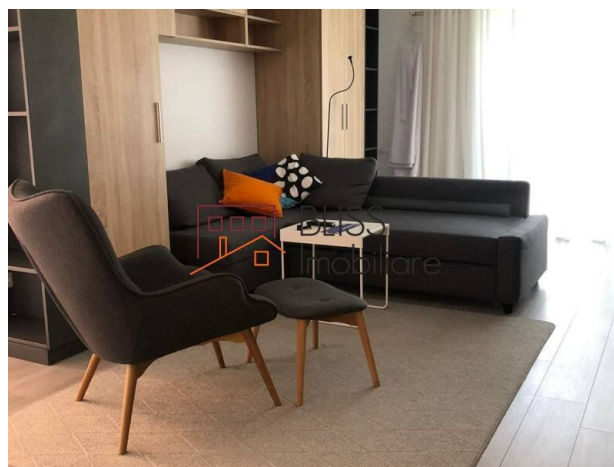

<https://blissimobiliare.ro>
(<https://blissimobiliare.ro>)

Violetta Tudorache

+40 729 005 624

contact@blissimobiliare.ro
(mailto:contact@blissimobiliare.ro)

Updated on 26 April 2024

studio apartment

Titulescu, Bucharest

Web Reference

#89282

<https://blissimobiliare.ro/en/studio-apartment-for-rent-piata-victoriei-bucharest-89282>
(<https://blissimobiliare.ro/en/studio-apartment-for-rent-piata-victoriei-bucharest-89282>)

Description