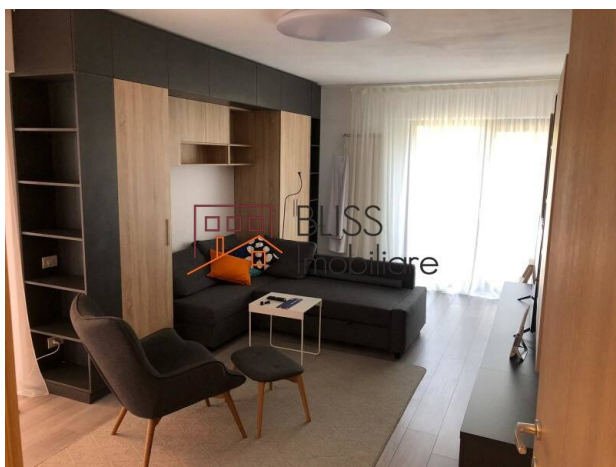

<https://blissimobiliare.ro>
(<https://blissimobiliare.ro>)

Violetta Tudorache

+40 729 005 624

contact@blissimobiliare.ro
(mailto:contact@blissimobiliare.ro)

Updated on 26 April 2024

studio apartment

Titulescu, Bucharest

Web Reference

#89282

<https://blissimobiliare.ro/en/studio-apartment-for-rent-piata-victoriei-bucharest-89282>
(<https://blissimobiliare.ro/en/studio-apartment-for-rent-piata-victoriei-bucharest-89282>)

Description