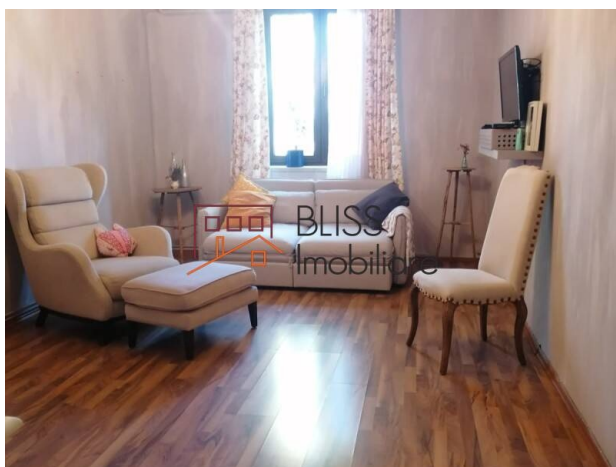

+40 729 005 624

contact@blissimobiliare.ro
(mailto:contact@blissimobiliare.ro)

Updated on 9 February 2021

1 bedroom apartment

Parc Bazilescu, Bucharest

Web Reference

#89431

<https://blissimobiliare.ro/en/apartment-1-bedroom-for-sale-bucurestii-noi-damaroia-chitila-bucharest-89431> (<https://blissimobiliare.ro/en/apartment-1-bedroom-for-sale-bucurestii-noi-damaroia-chitila-bucharest-89431>)

Description