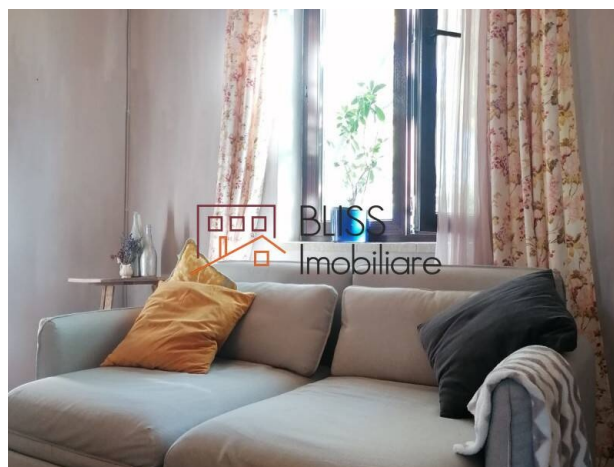

<https://blissimobiliare.ro/en/apartment-1-bedroom-for-sale-bucurestii-noi-damaroia-chitila-bucharest-89431> (<https://blissimobiliare.ro/en/apartment-1-bedroom-for-sale-bucurestii-noi-damaroia-chitila-bucharest-89431>)

Description

Property details

Rooms no.	2
Useable surface	56m ²
Constructed surface	62m ²
Apartment type	Apartment
Type of rooms	Independent
Bedrooms no.	1
Kitchens no.	1
Bathrooms no.	1
Building type	Block
Config	P+3+Attic
Floor	3
State	Finished
Elevator	No
Storage no.	1