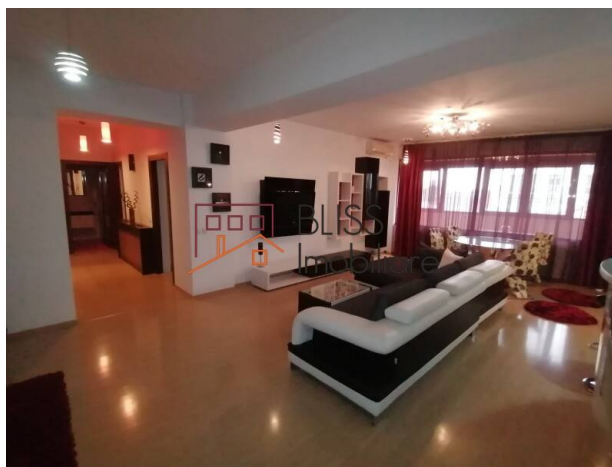

+40 729 005 624

contact@blissimobiliare.ro
(mailto:contact@blissimobiliare.ro)

Updated on 1 May 2026

2 bedroom apartment

Elite Residence, Iancu Nicolae Baneasa Zoo,
Bucharest / Ilfov

Web Reference

#92624

<https://blissimobiliare.ro/en/apartment-2-bedrooms-for-rent-iancu-nicolae-pipera-bucharest-ilfov-92624>
(<https://blissimobiliare.ro/en/apartment-2-bedrooms-for-rent-iancu-nicolae-pipera-bucharest-ilfov-92624>)

Description