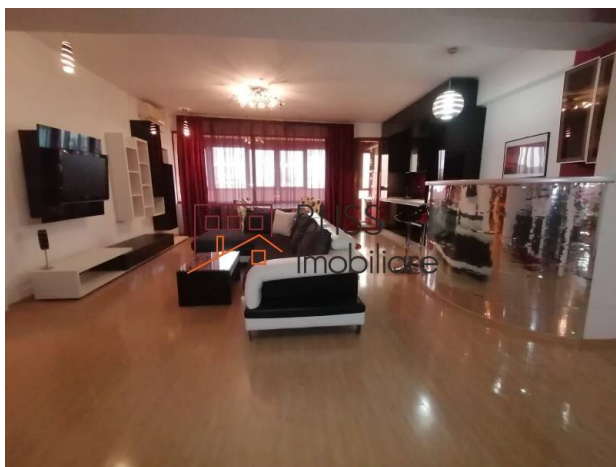

+40 729 005 624

contact@blissimobiliare.ro
(mailto:contact@blissimobiliare.ro)

Updated on 1 May 2026

2 bedroom apartment

Elite Residence, Iancu Nicolae Baneasa Zoo,
Bucharest / Ilfov

Web Reference

#92624

<https://blissimobiliare.ro/en/apartment-2-bedrooms-for-rent-iancu-nicolae-pipera-bucharest-ilfov-92624>
(<https://blissimobiliare.ro/en/apartment-2-bedrooms-for-rent-iancu-nicolae-pipera-bucharest-ilfov-92624>)

Description