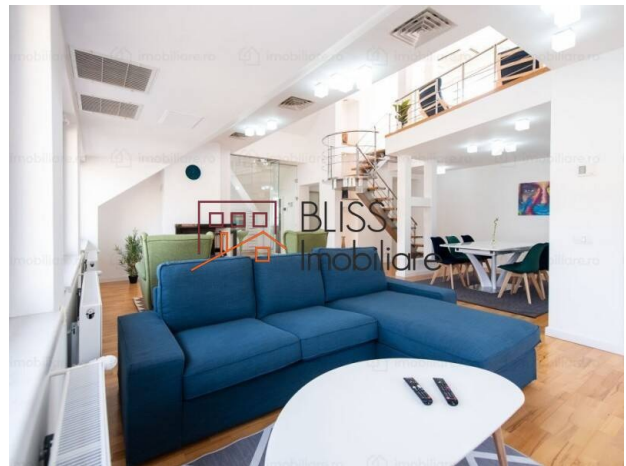

+40 729 005 624

contact@blissimobiliare.ro
(mailto:contact@blissimobiliare.ro)

Updated on 29 July 2025

3 bedroom penthouse with private elevator, fireplace and terrace

Web Reference
#93116

Kiseleff, Bucharest

<https://blissimobiliare.ro/en/apartment-penthouse-3-bedrooms-for-rent-dorobanti-primaverii-kiseleff-aviatorilor-bucharest-93116> (<https://blissimobiliare.ro/en/apartment-penthouse-3-bedrooms-for-rent-dorobanti-primaverii-kiseleff-aviatorilor-bucharest-93116>)

Description

Specular 3 bedroom penthouse with with private elevator, located in a completely renovated villa in the Kiseleff- Aviatorilor area.

The apartment is located on a very quiet street, away from the busy and noisy boulevards. The property has been recently renovated with top quality materials and is equipped with high end appliances.

It benefits from a generous outstanding terrace, 3 bathrooms, dressing room, fireplace, Miele dishwasher, Whirlpool washing machine, stove, oven, microwave oven, garage, etc.

Very bright penhouse located on very quiet street

One parking place in the garage.