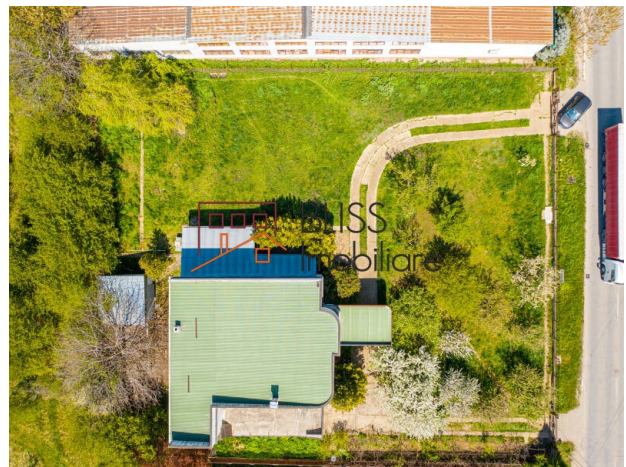

Violetta Tudorache

+40 729 005 624

contact@blissimobiliare.ro
(mailto:contact@blissimobiliare.ro)

Updated on 1 February 2024

House with basement, first floor and garage in Ploiesti

Web Reference
#94011

Albert, Ploiesti, Judetul Prahova, Romania

Description

House located in Ploiesti, on a plot of land with an area of 2,000 sqm and an opening of 43 m. The house has a height of Ug+Gf+1F, a footprint of 246 sqm and an area of 537 sqm, the access being possible through two entrances.

House with two entrances in the northern area of Ploiesti

The home is divided into 4 bedrooms with private bathrooms upstairs, a generous living room, open kitchen, 2 offices on the ground floor, a bathroom, 2 kitchens and benefits from a generous balcony, 2 terraces and a garage.

The house was built in 2000 and is located in the northern part of Ploiesti, in the immediate vicinity of the Albert District. The area has been developed in recent years and it has residential complexes, restaurants, shopping centers.