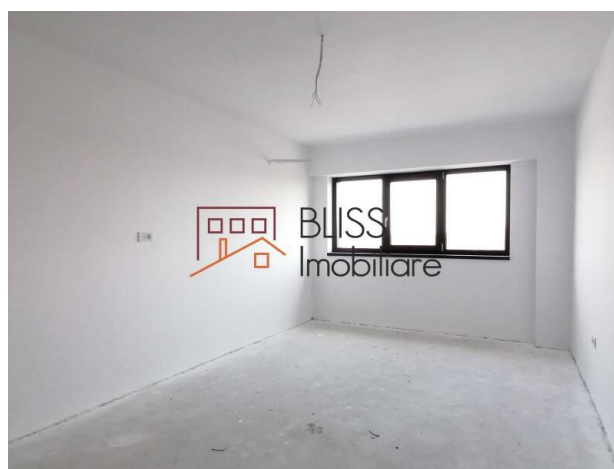

## 2 Bedroom apartment with beautiful view near Casa Presei

Web Reference  
**#94456**

📍 Petrom City, Bucharest

<https://blissimobiliare.ro/en/apartment-2-bedrooms-for-sale-baneasa-sisesti-jandarmerie-straulesti-sector-1-bucharest-94456> (<https://blissimobiliare.ro/en/apartment-2-bedrooms-for-sale-baneasa-sisesti-jandarmerie-straulesti-sector-1-bucharest-94456>)

### Description

2 Bedroom apartment, with a usable area of 85 sqm, located on the 6th floor of 11, of a 2S + P + 11E type building, in the Baneasa area.

## 2 bedroom apartment located on the 6th floor, in Casa Presei Residence

The space has:

- front door;
- double glazed windows;
- video intercom;
- cable TV in each room;
- Buderus thermal power plant;
- underfloor heating;
- prize;
- switches;
- washable;
- parking lot in underground parking.

## Photos