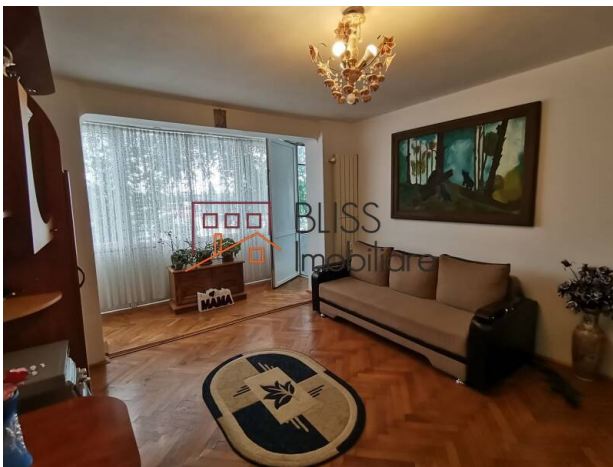

## Cozy two bedroom apartment in Piata Giulesti area

Web Reference  
**#95866**

📍 Piata Giulesti, Bucharest

<https://blissimobiliare.ro/en/apartment-2-bedrooms-for-sale-piata-giulesti-bucharest-95866>  
(<https://blissimobiliare.ro/en/apartment-2-bedrooms-for-sale-piata-giulesti-bucharest-95866>)

## Two bedroom apartment in a solid building 3rd floor Piata Giulesti area

In the neighborhood, we can find numerous shops, schools, kindergartens, Piata Giulesti, and Liceul Teoretic Marin Preda. The usable area of 74 sqm consists of 2 bedrooms, a spacious and bright living room, kitchen, bathroom, and two enclosed balconies. The building has an elevator.

## Photos