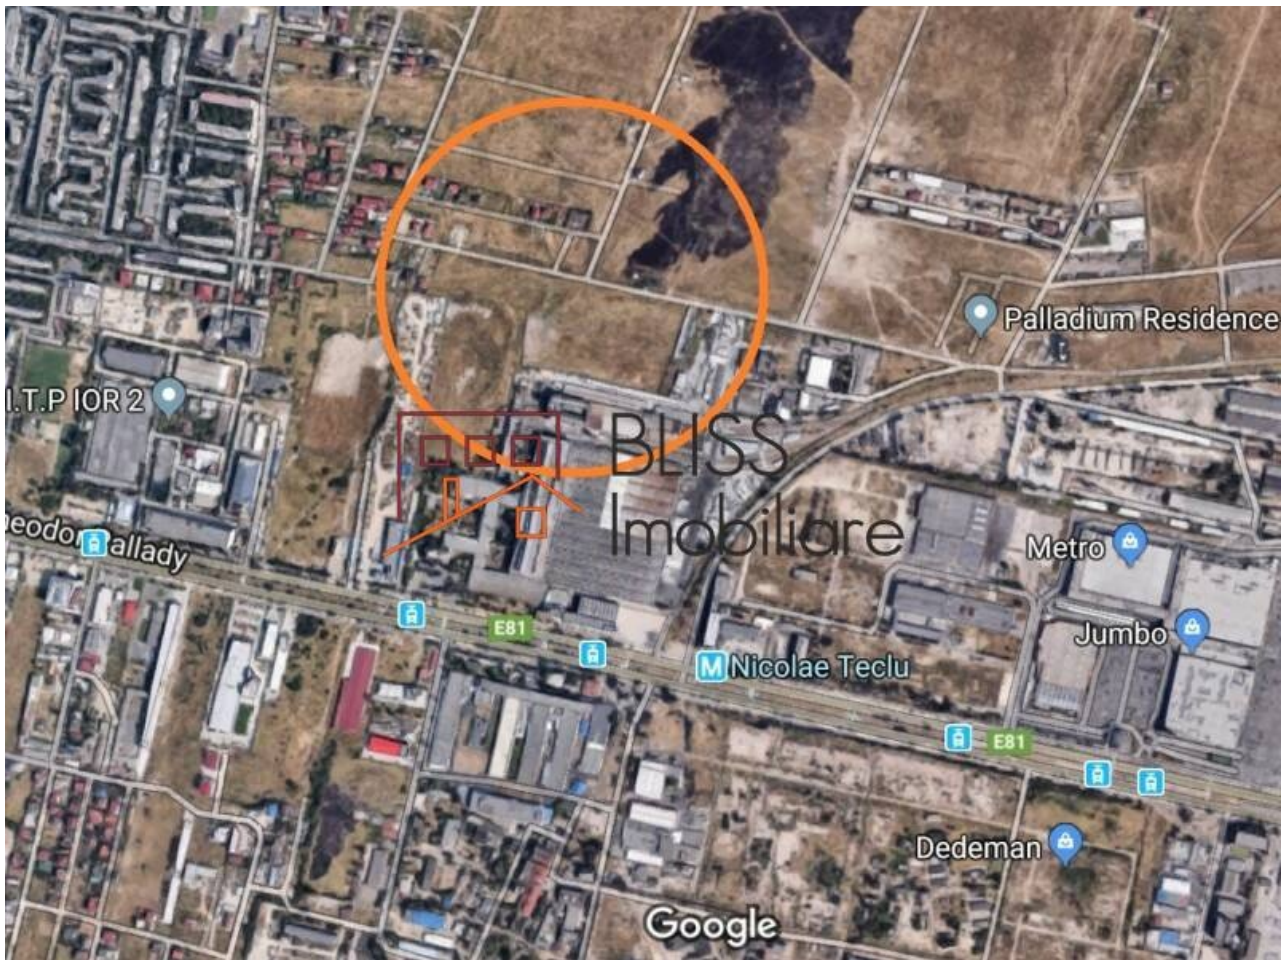

Web Reference
#900069

<https://blissimobiliare.ro/en/land-for-sale-nicolae-teclu-bucharest-900069>
(<https://blissimobiliare.ro/en/land-for-sale-nicolae-teclu-bucharest-900069>)

Land details

Land type	Constructible land
Size	5,000 m ²
Street openings	37 m
Road type	Asphalt
Protected area	No

Location