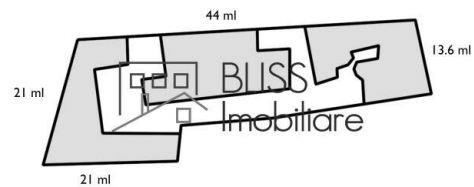

Web Reference
#900076

<https://blissimobiliare.ro/en/land-for-sale-berzei-bucharest-900076> (<https://blissimobiliare.ro/en/land-for-sale-berzei-bucharest-900076>)

Description

880 sqm land, very well positioned, close to Cismigiu Park and Matache Square, with a street opening of 14m.

The land is located near Calea Grivitei.

On the ground there are demolishable buildings, in an advanced degradation state, without architectural value.

Land details

Land type	Constructible land
Size	880 m ²
Land usage coefficient	2.5
Percentage of occupation	65%
Street openings	14 m
Road type	Asphalt
Protected area	Yes