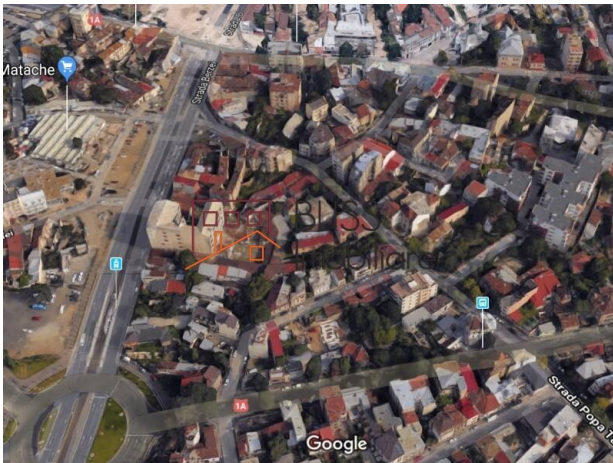

Web Reference
#900076

<https://blissimobiliare.ro/en/land-for-sale-berzei-bucharest-900076> (<https://blissimobiliare.ro/en/land-for-sale-berzei-bucharest-900076>)

Description

880 sqm land, very well positioned, close to Cismigiu Park and Matache Square, with a street opening of 14m.

The land is located near Calea Grivitei.

On the ground there are demolishable buildings, in an advanced degradation state, without architectural value.

Land details

Land type	Constructible land
Size	880 m ²
Land usage coefficient	2.5
Percentage of occupation	65%
Street openings	14 m
Road type	Asphalt
Protected area	Yes