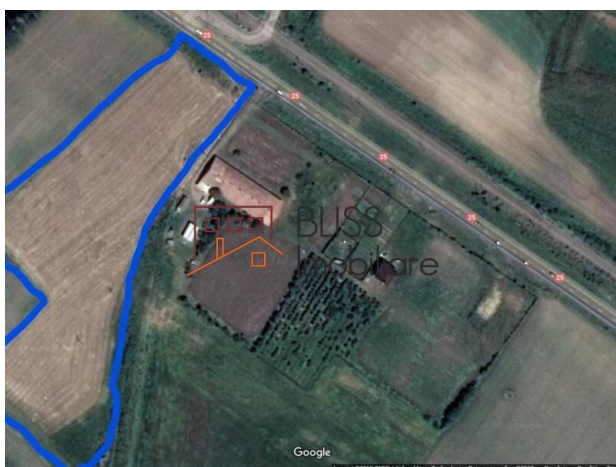

Isfahan Doekhie

+40 729 896 897

contact@blissimobiliare.ro
(mailto:contact@blissimobiliare.ro)

Updated on 14 March 2021

Land 26,364 m²;

Comuna Independența Galati, Comuna
Independenta, Judetul Galati, Romania

99,000 EUR
4 EUR / m²

Web Reference
#900298

<https://blissimobiliare.ro/en/land-for-sale-comuna-independententa-galati-judetul-galati-romania-900298>
(<https://blissimobiliare.ro/en/land-for-sale-comuna-independententa-galati-judetul-galati-romania-900298>)

Land details

Land type	Constructible land
Size	26,364 m²
Street openings	65 m
Road type	Asphalt
Protected area	No

Utilities

Electricity

Location