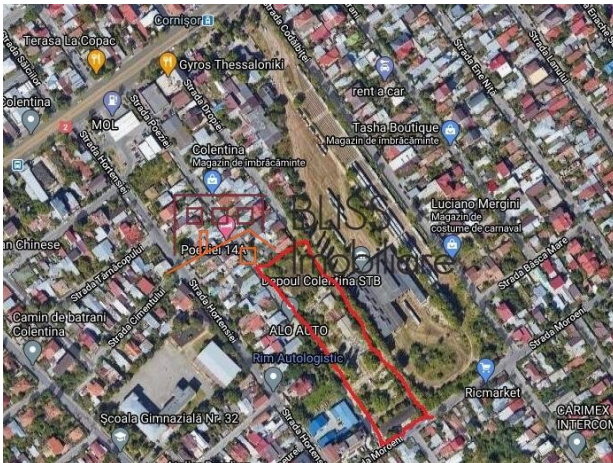

Isfahan Doekhie

+40 729 896 897

contact@blissimobiliare.ro
(mailto:contact@blissimobiliare.ro)

Updated on 11 April 2025

Land 10,809 m²;

Colentina Nord, Bucharest

2,161,800 EUR
200 EUR / m²

Web Reference
#902737

<https://blissimobiliare.ro/en/land-for-sale-colentina-nord-bucharest-902737>
(<https://blissimobiliare.ro/en/land-for-sale-colentina-nord-bucharest-902737>)

Land details

Land type	Constructible land
Size	10,809 m ²
Land usage coefficient	2.5
Percentage of occupation	60%
Street openings	59 m
Road type	Asphalt