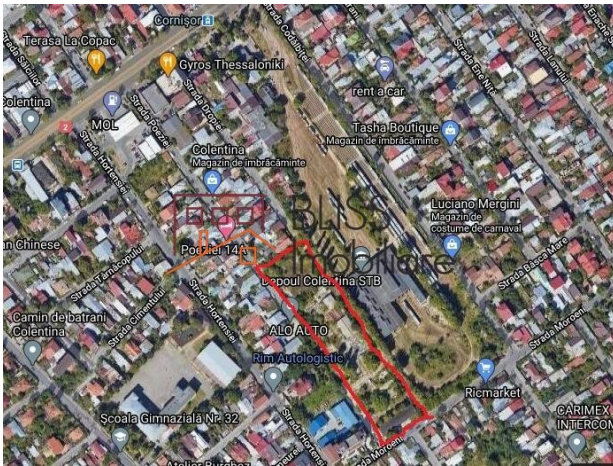

Web Reference
#902737

<https://blissimobiliare.ro/en/land-for-sale-colentina-nord-bucharest-902737>
(<https://blissimobiliare.ro/en/land-for-sale-colentina-nord-bucharest-902737>)

Land details

Land type	Constructible land
Size	10,809 m ²
Land usage coefficient	2.5
Percentage of occupation	60%
Street openings	59 m
Road type	Asphalt