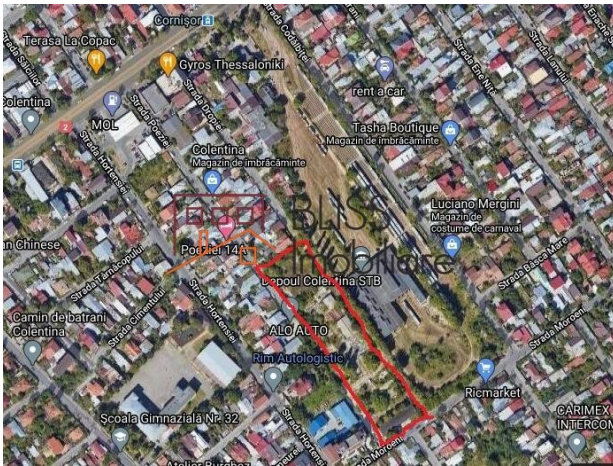

Isfahan Doekhie

+40 729 896 897

contact@blissimobiliare.ro

(<mailto:contact@blissimobiliare.ro>)

Updated on 27 April 2026

Land 10,809 m²;

Colentina Nord, Bucharest

2,161,800 EUR
200 EUR / m²

Web Reference
#902737

<https://blissimobiliare.ro/en/land-for-sale-colentina-nord-bucharest-902737>
(<https://blissimobiliare.ro/en/land-for-sale-colentina-nord-bucharest-902737>)

Land details

Land type	Constructible land
Size	10,809 m ²
Land usage coefficient	2.5
Percentage of occupation	60%
Street openings	59 m
Road type	Asphalt