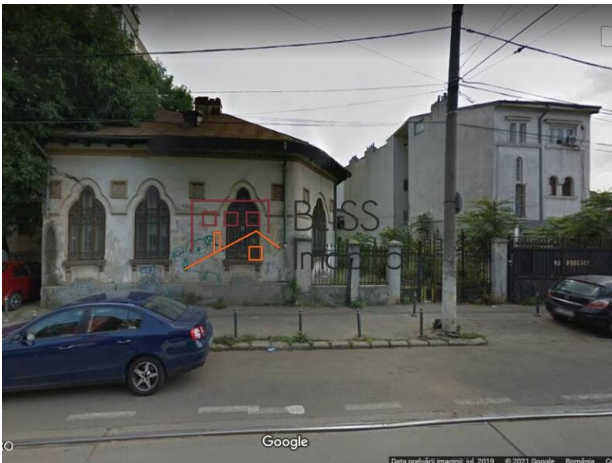

Isfahan Doekhie

 +40 729 896 897

 contact@blissimobiliare.ro
(mailto:contact@blissimobiliare.ro)

Updated on 5 July 2026

Land 655 m²;

 Calarasi, Bucharest

600,000 EUR
916 EUR / m²

Web Reference
#902876

<https://blissimobiliare.ro/en/land-for-sale-calarasi-bucharest-902876> (<https://blissimobiliare.ro/en/land-for-sale-calarasi-bucharest-902876>)

Land details

Land type	Constructible land
Size	655 m ²
Land usage coefficient	2.5
Percentage of occupation	80%
Protected area	No