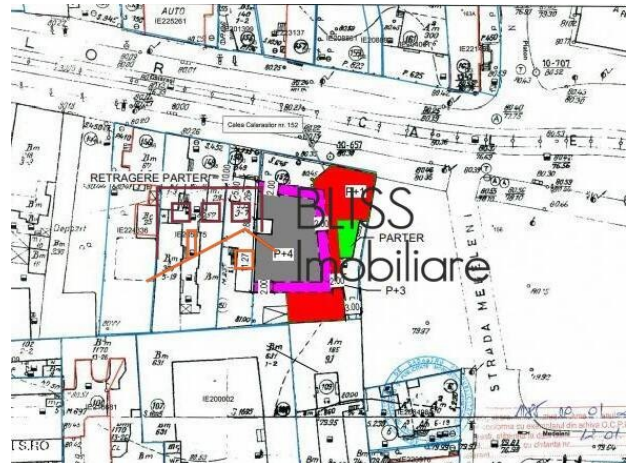

<https://blissimobiliare.ro/en/land-for-sale-calarasi-bucharest-902876> (<https://blissimobiliare.ro/en/land-for-sale-calarasi-bucharest-902876>)

Land details

Land type	Constructible land
Size	655 m ²
Land usage coefficient	2.5
Percentage of occupation	80%
Protected area	No