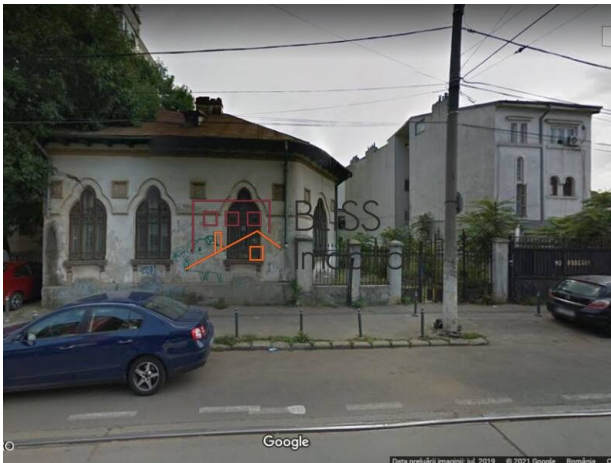

Isfahan Doekhie

 +40 729 896 897

 contact@blissimobiliare.ro
(mailto:contact@blissimobiliare.ro)

Updated on 10 April 2025

Land 655 m²;

 Calarasi, Bucharest

600,000 EUR
916 EUR / m²

Web Reference
#902876

<https://blissimobiliare.ro/en/land-for-sale-calarasi-bucharest-902876> (<https://blissimobiliare.ro/en/land-for-sale-calarasi-bucharest-902876>)

Land details

| | |
|---------------------------------|--------------------|
| Land type | Constructible land |
| Size | 655 m ² |
| Land usage coefficient | 2.5 |
| Percentage of occupation | 80% |
| Protected area | No |