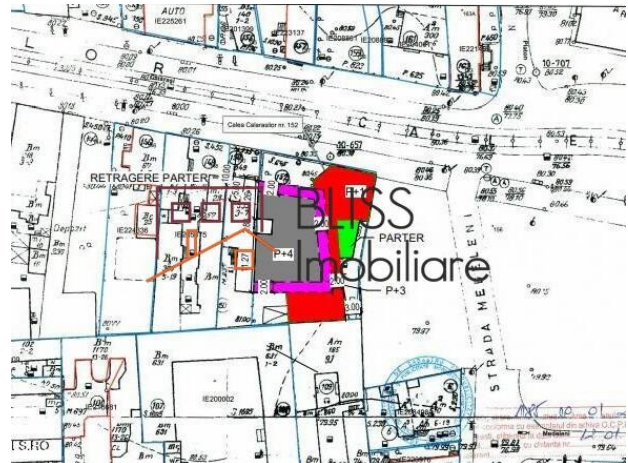

<https://blissimobiliare.ro/en/land-for-sale-calarasi-bucharest-902876> (<https://blissimobiliare.ro/en/land-for-sale-calarasi-bucharest-902876>)

Land details

| | |
|---------------------------------|--------------------|
| Land type | Constructible land |
| Size | 655 m ² |
| Land usage coefficient | 2.5 |
| Percentage of occupation | 80% |
| Protected area | No |