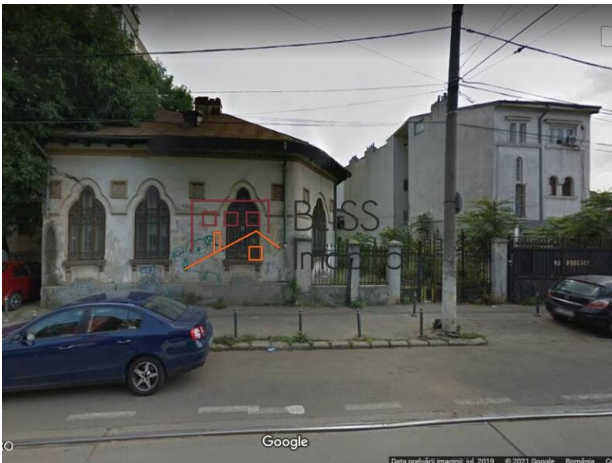

Isfahan Doekhie

 +40 729 896 897

 contact@blissimobiliare.ro
(<mailto:contact@blissimobiliare.ro>)

Updated on 7 April 2026

Land 655 m²;

 Calarasi, Bucharest

600,000 EUR
916 EUR / m²

Web Reference
#902876

<https://blissimobiliare.ro/en/land-for-sale-calarasi-bucharest-902876> (<https://blissimobiliare.ro/en/land-for-sale-calarasi-bucharest-902876>)

Land details

Land type	Constructible land
Size	655 m ²
Land usage coefficient	2.5
Percentage of occupation	80%
Protected area	No