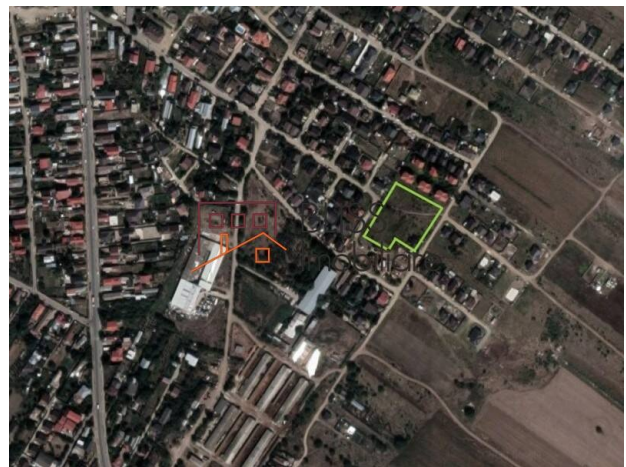

+40 729 896 897

contact@blissimobiliare.ro
(mailto:contact@blissimobiliare.ro)

Updated on 23 September 2025

Superb 3.941 m² buildable land in residential development area

249,500 EUR
63 EUR / m²

Web Reference
#904841

Comuna Berceni, Bucharest / Ilfov

<https://blissimobiliare.ro/en/land-for-sale-comuna-berceni-bucharest-ilfov-904841>
(<https://blissimobiliare.ro/en/land-for-sale-comuna-berceni-bucharest-ilfov-904841>)

Description

3,941 sqm Intravilan Land - Berceni, Vasile Goldiș Area

Excellent land for residential real estate investment and development

BLISS Imobiliare presents for sale a prime intravilan land plot with high development potential, located in Comuna Berceni, Vasile Goldiș area – one of the fastest-growing residential zones in the southern Bucharest area.

Strategic Location

- Only 6 minutes from the proposed extension of Metro Line 2, ensuring excellent future connectivity and adding strong investment value.
- Bulevardul 1 Mai is just 550 m away, providing direct access to the area's main infrastructure.
- Immediate proximity to School No. 1, Kindergarten No. 1 (with extended program), shops, and public transport (the main bus line in Berceni and maxi-taxi station).

Technical Details

- Total land area: 3,941 sqm
- Two generous street frontages: 55 m and 34 m, allowing flexibility in future project design
- Utilities available in the area: electricity, gas, telecommunications