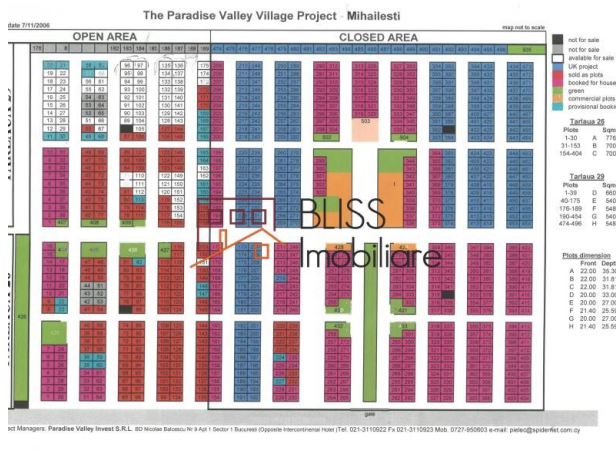

Web Reference
#905209

<https://blissimobiliare.ro/en/land-for-sale-mihailesti-mihailesti-judetul-giurgiu-romania-905209>
(<https://blissimobiliare.ro/en/land-for-sale-mihailesti-mihailesti-judetul-giurgiu-romania-905209>)

Land details

Land type Constructible land

Size 540 m²

Road type Concrete

Protected area No

Utilities

 Electricity

 Water

 Natural gas

 Sewage

 Telecom

Location

Photos