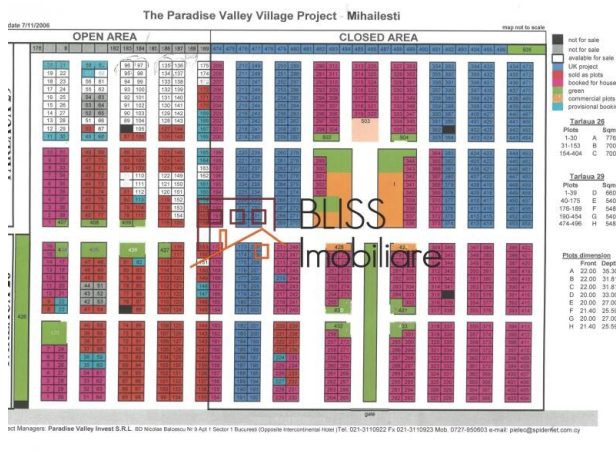

Web Reference
#905212

<https://blissimobiliare.ro/en/land-for-sale-mihailesti-mihailesti-judetul-giurgiu-romania-905212>
(<https://blissimobiliare.ro/en/land-for-sale-mihailesti-mihailesti-judetul-giurgiu-romania-905212>)

Land details

Land type Constructible land

Size 535 m²

Road type Concrete

Protected area No

Utilities

 Electricity

 Water

 Natural gas

 Sewage

 Telecom

Location

Photos