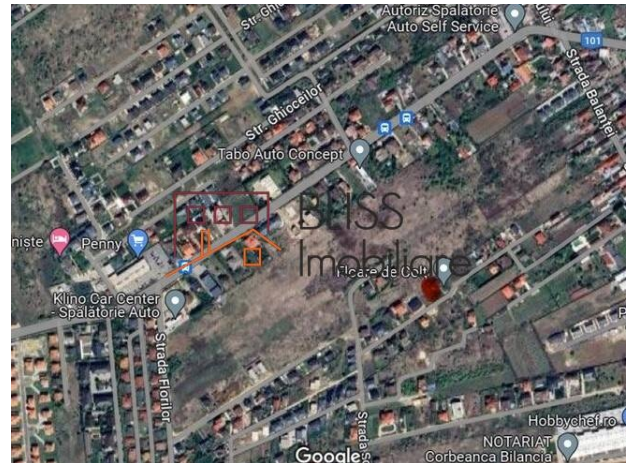

Isfahan Doekhie

+40 729 896 897

contact@blissimobiliare.ro

(<mailto:contact@blissimobiliare.ro>)

Updated on 22 June 2026

Land 800 m²;

Corbeanca Petresti, Bucharest / Ilfov

89,600 EUR
112 EUR / m²

Web Reference
#905934

<https://blissimobiliare.ro/en/land-for-sale-corbeanca-bucharest-ilfov-905934>
(<https://blissimobiliare.ro/en/land-for-sale-corbeanca-bucharest-ilfov-905934>)

Land details

Land type	Constructible land
Size	800 m ²
Street openings	24 m

Utilities

 Electricity

 Natural gas

Location