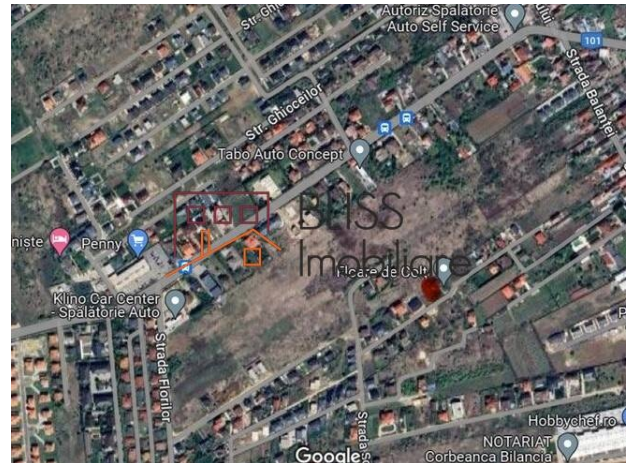

Isfahan Doekhie

+40 729 896 897

contact@blissimobiliare.ro

(mailto:contact@blissimobiliare.ro)

Updated on 22 April 2026

Land 800 m²;

Corbeanca Petresti, Bucharest / Ilfov

89,600 EUR
112 EUR / m²

Web Reference
#905934

<https://blissimobiliare.ro/en/land-for-sale-corbeanca-bucharest-ilfov-905934>
(<https://blissimobiliare.ro/en/land-for-sale-corbeanca-bucharest-ilfov-905934>)

Land details

Land type	Constructible land
Size	800 m ²
Street openings	24 m

Utilities

 Electricity

 Natural gas

Location